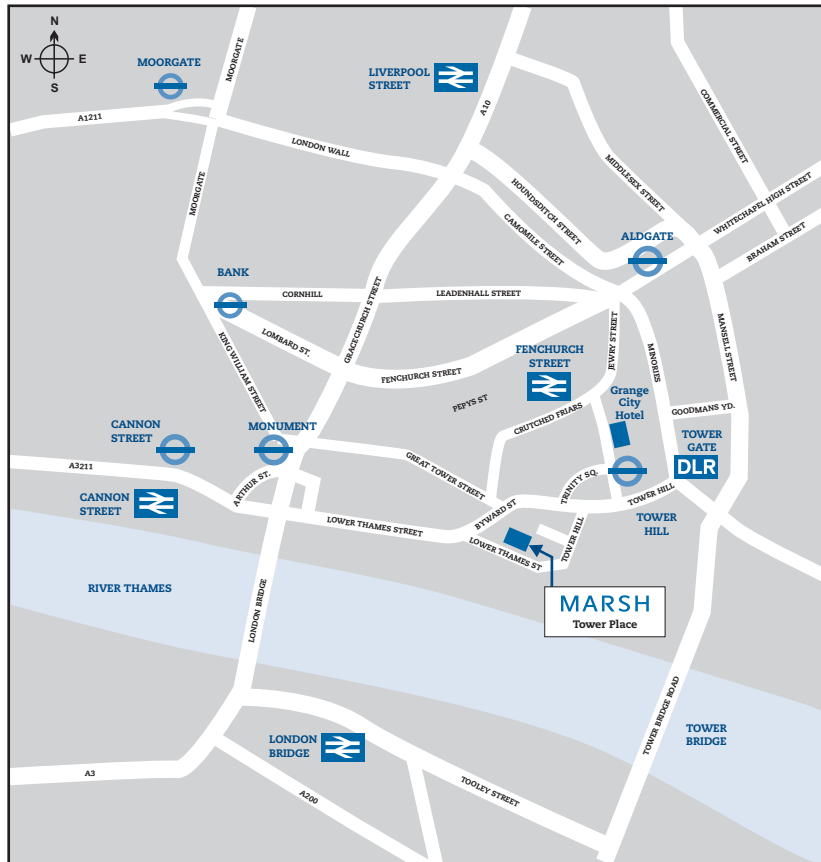

Marsh Ltd – Tower Place (UK Head office)

MARSH

Lower Thames Street, London, EC3R 5BU
Tel: +44 (0) 20 7357 1000
Fax: +44 (0) 20 7929 2705

Rail (nearest rail stations)

- Fenchurch Street
- London Bridge
- Cannon Street
- Liverpool Street

Underground (nearest stations)

- Tower Hill
  Circle Line, District Line, Docklands Light Railway
- Bank
  Central, Northern, Waterloo and City Line, Docklands Light Railway

---

Marsh Ltd
Tower Place, London, EC3R 5BU
www.marsh.co.uk
Tel: 020 7357 1000

Marsh Ltd is authorised and regulated by the Financial Services Authority

© Copyright 2007 Marsh Ltd
All rights reserved